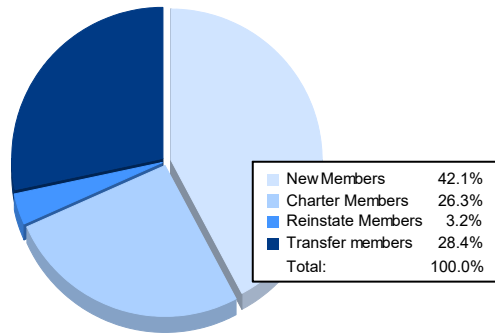

Year	New Clubs	Dropped Clubs	Gain/ Loss Clubs	New Members	Charter Members	Reinstate Members	Transfer Members	Total Member Added	Total Members Dropped	Gain/ Loss Members
2016-2017	1	1	0	87	27	4	19	137	150	-13
2017-2018	1	0	1	90	20	9	4	123	148	-25
2018-2019	0	0	0	95	2	3	11	111	140	-29
2019-2020	0	3	-3	47	3	3	12	65	195	-130
2020-2021	1	0	1	40	25	3	27	95	148	-53
<b>Average</b>	<b>1</b>	<b>1</b>	<b>0</b>	<b>72</b>	<b>15</b>	<b>4</b>	<b>15</b>	<b>106</b>	<b>156</b>	<b>-50</b>

### Membership Composition June 2021 Cumulative

### Gender Composition June 2021 Cumulative