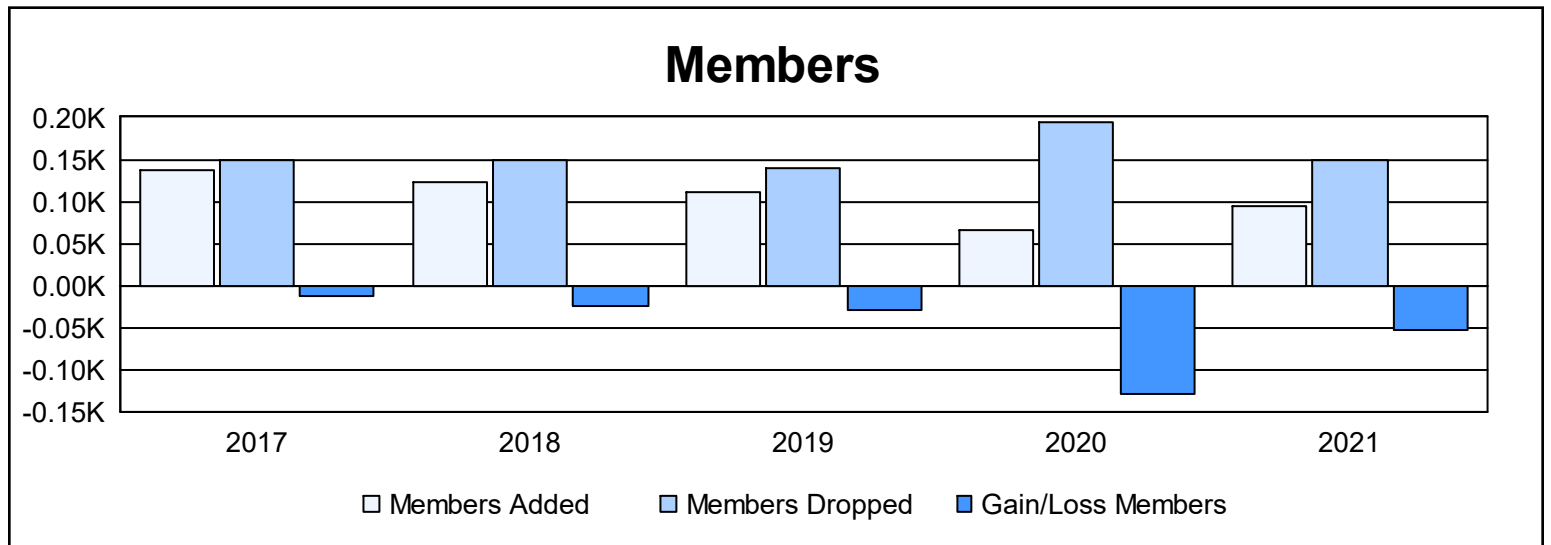

Year	New Clubs	Dropped Clubs	Gain/ Loss Clubs	New Members	Charter Members	Reinstate Members	Transfer Members	Total Member Added	Total Members Dropped	Gain/ Loss Members
2016-2017	1	1	0	87	27	4	19	137	150	-13
2017-2018	1	0	1	90	20	9	4	123	148	-25
2018-2019	0	0	0	95	2	3	11	111	140	-29
2019-2020	0	3	-3	47	3	3	12	65	195	-130
2020-2021	1	0	1	40	25	3	27	95	148	-53
<b>Average</b>	<b>1</b>	<b>1</b>	<b>0</b>	<b>72</b>	<b>15</b>	<b>4</b>	<b>15</b>	<b>106</b>	<b>156</b>	<b>-50</b>

### Membership Composition June 2021 Cumulative