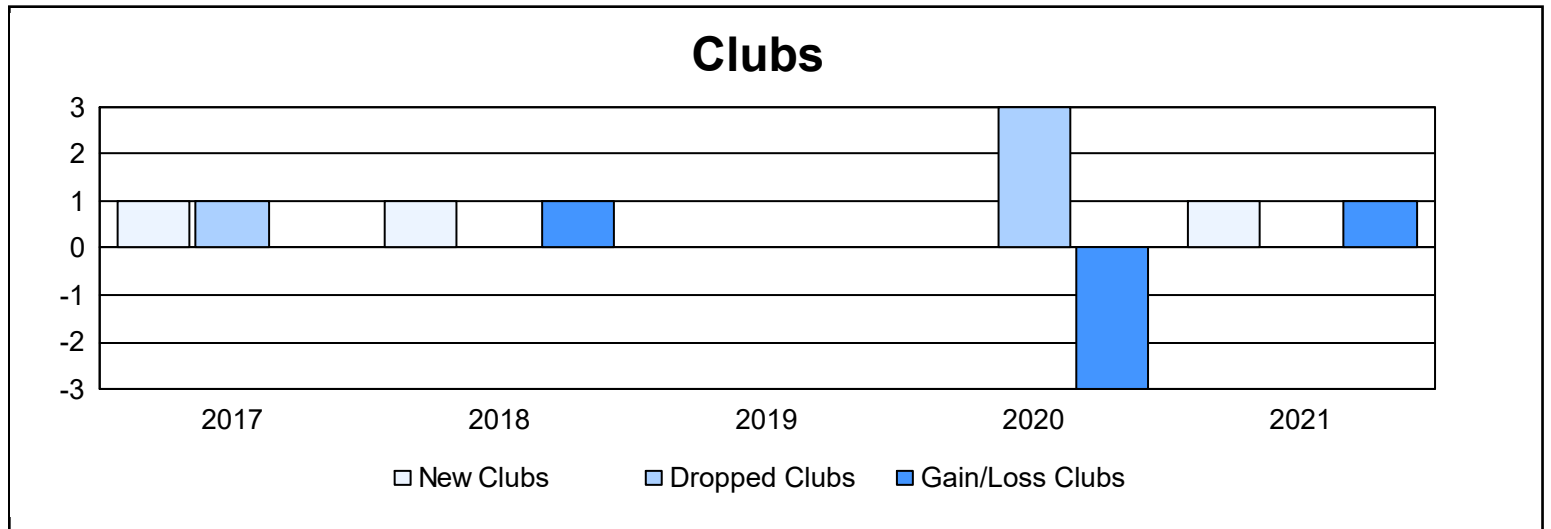

Year	New Clubs	Dropped Clubs	Gain/ Loss Clubs	New Members	Charter Members	Reinstate Members	Transfer Members	Total Member Added	Total Members Dropped	Gain/ Loss Members
2016-2017	1	1	0	87	27	4	19	137	150	-13
2017-2018	1	0	1	90	20	9	4	123	148	-25
2018-2019	0	0	0	95	2	3	11	111	140	-29
2019-2020	0	3	-3	47	3	3	12	65	195	-130
2020-2021	1	0	1	40	25	3	27	95	148	-53
<b>Average</b>	<b>1</b>	<b>1</b>	<b>0</b>	<b>72</b>	<b>15</b>	<b>4</b>	<b>15</b>	<b>106</b>	<b>156</b>	<b>-50</b>

### Membership Composition June 2021 Cumulative